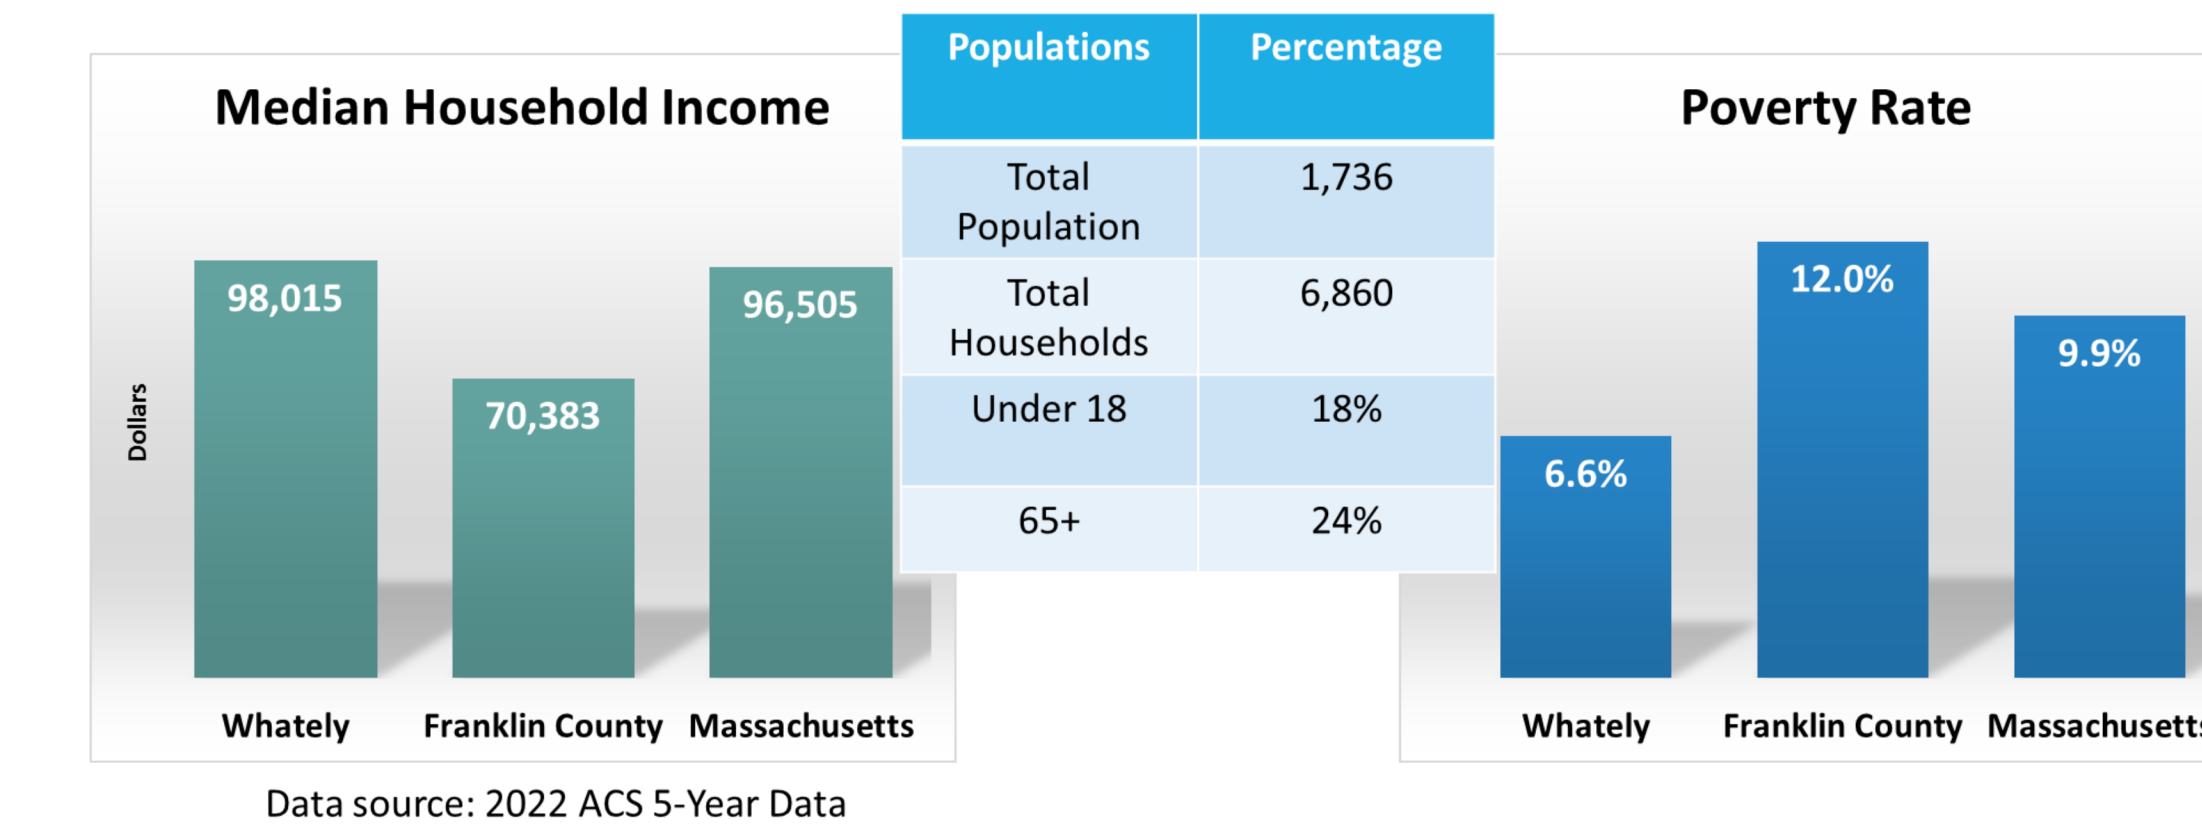

Whately Broadband Speeds