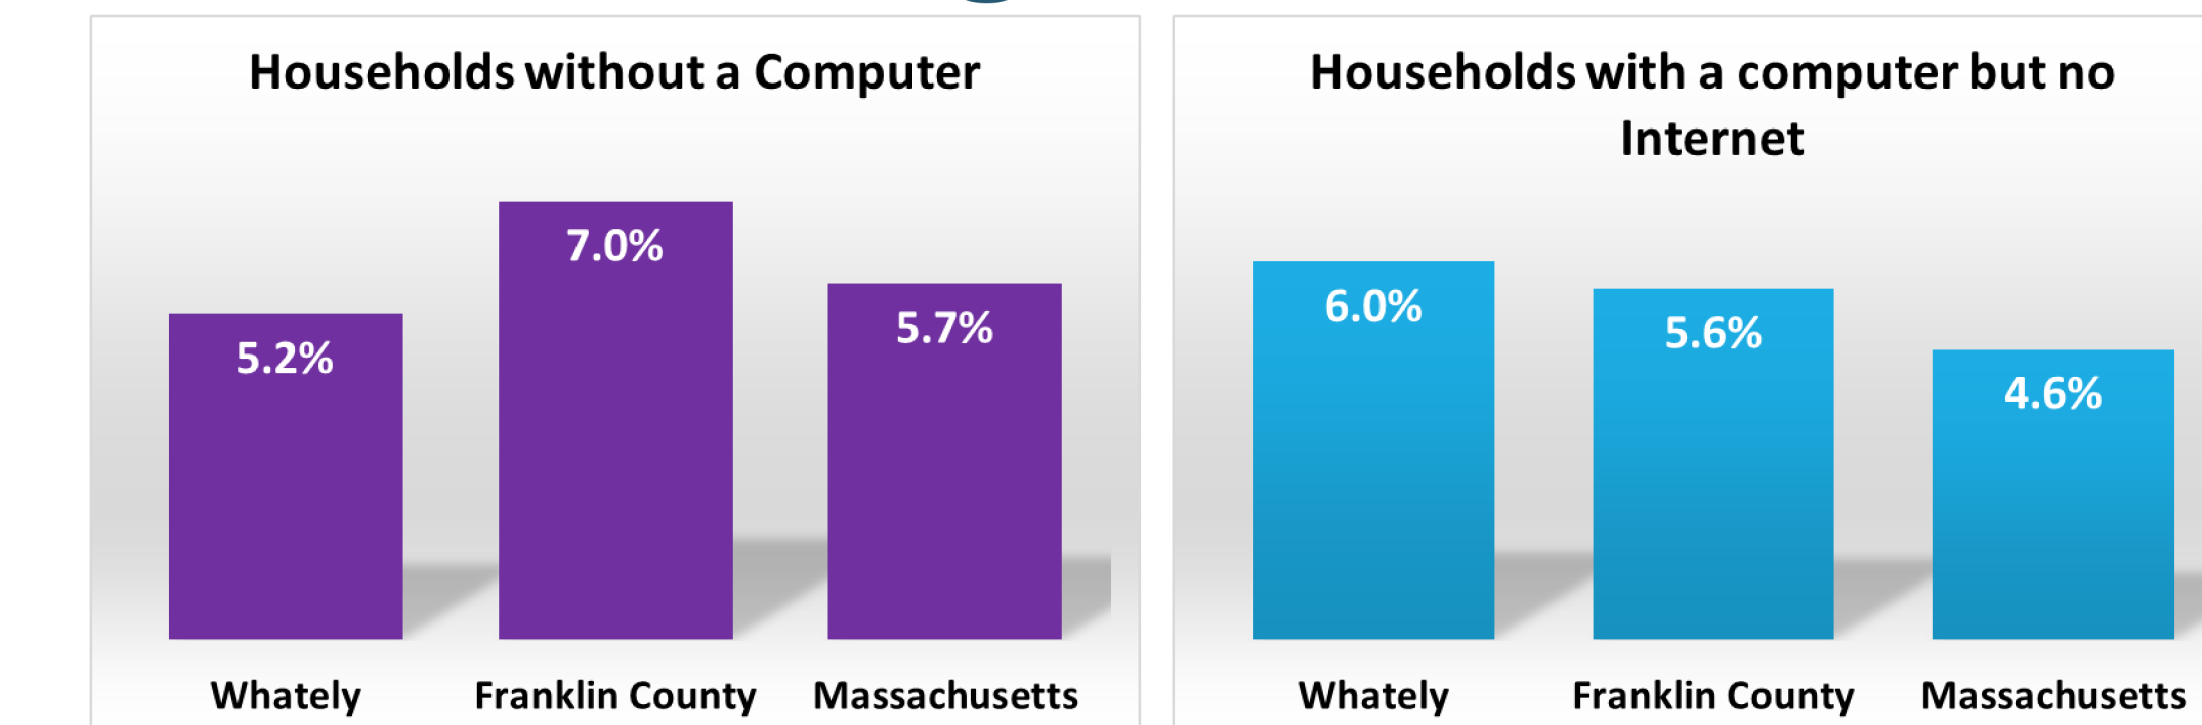

Existing Conditions